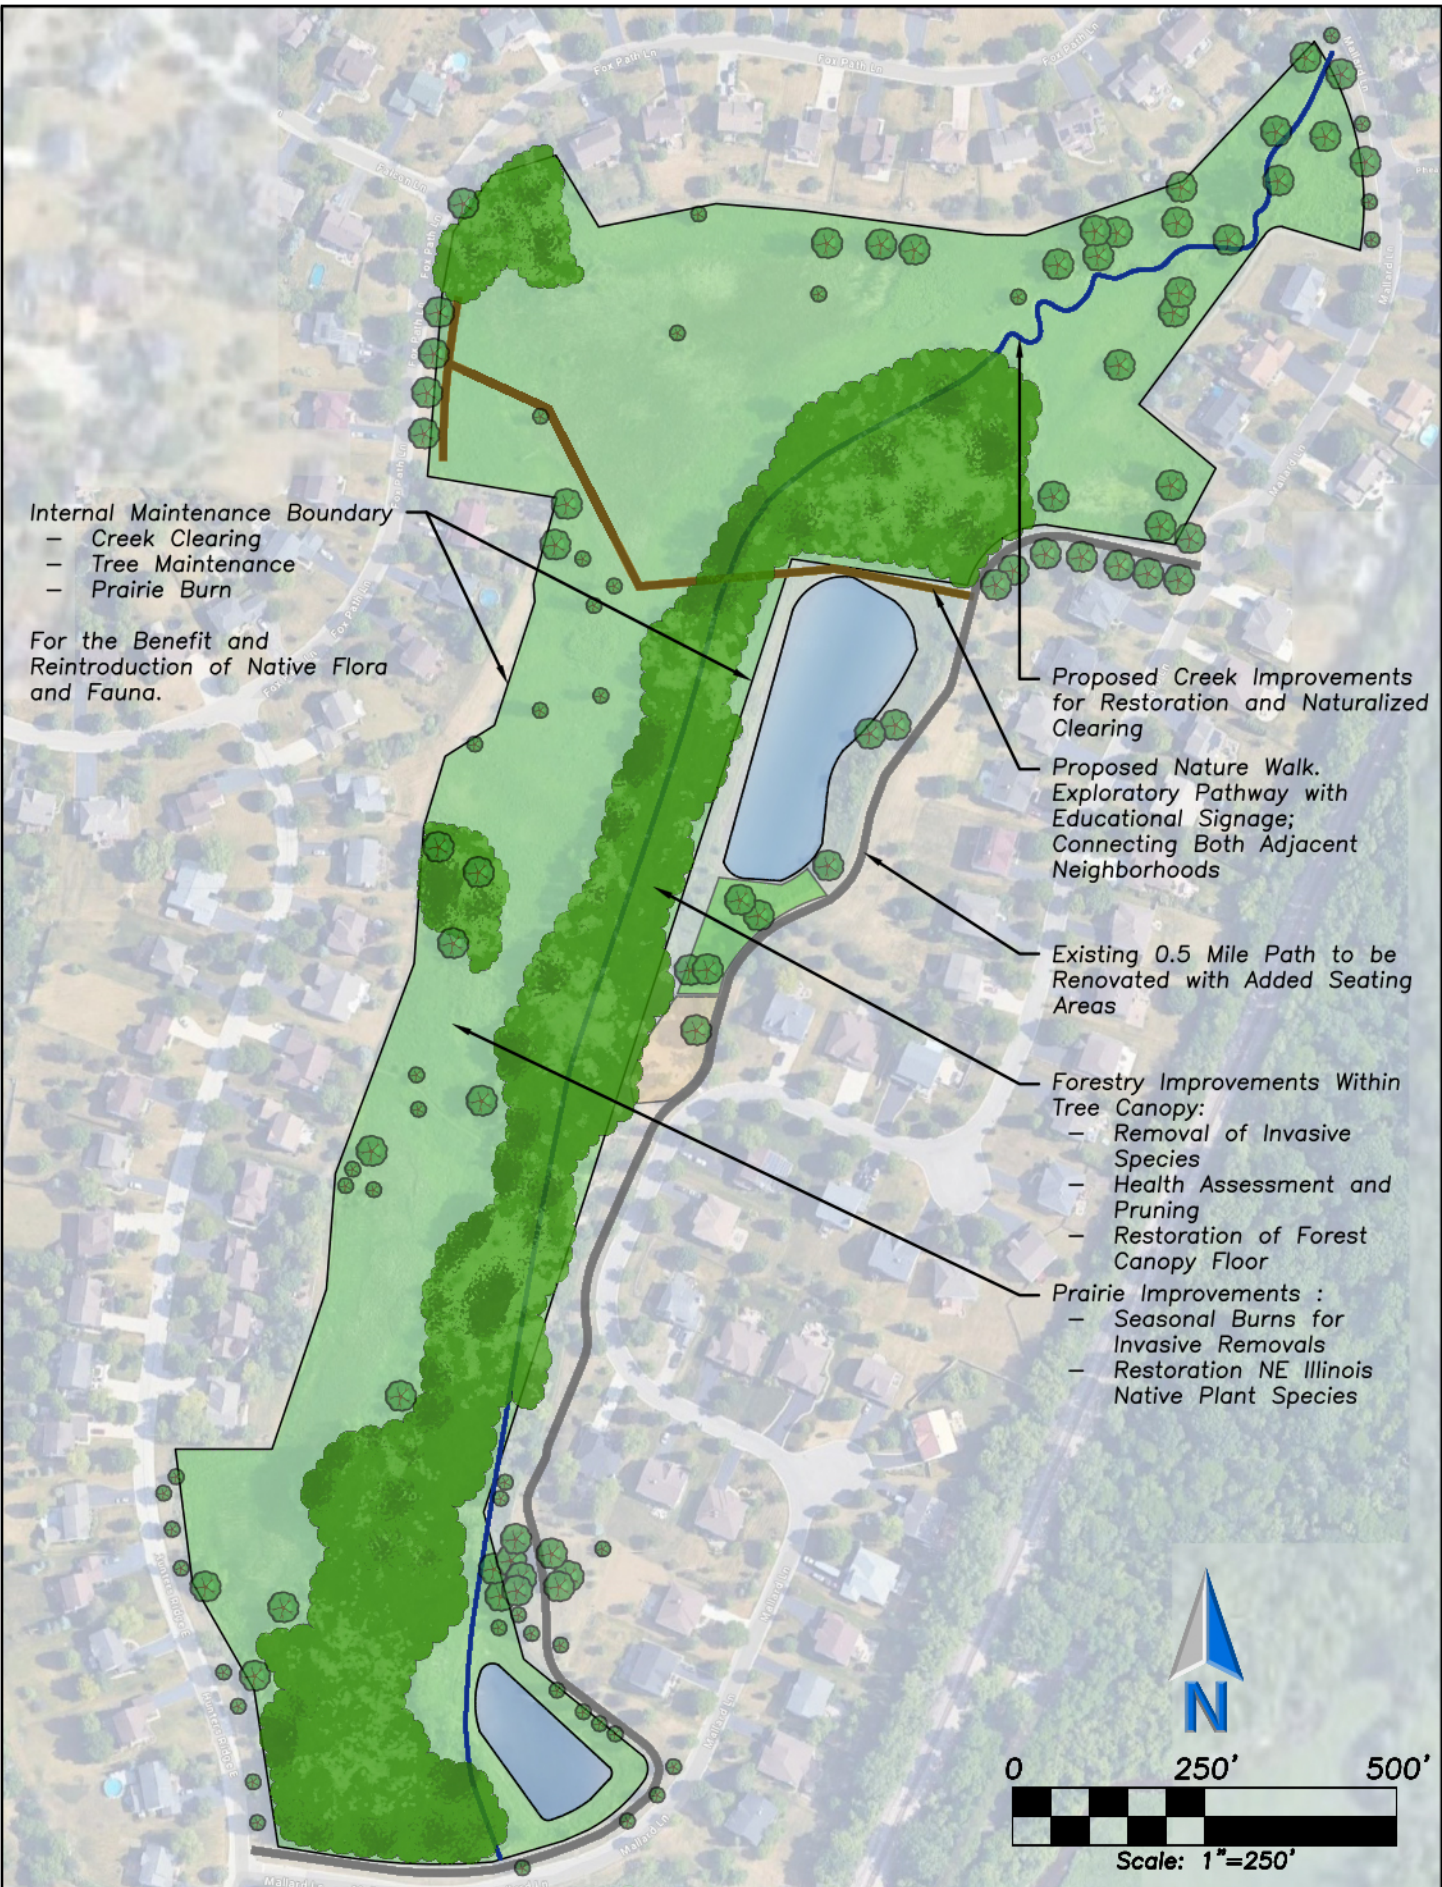

HUNTERS RIDGE PARK MASTER PLAN : OVERALL IMPROVEMENTS

HUNTERS RIDGE PARK MASTER PLAN : EAST SIDE ENLARGEMENT

Internal Maintenance Boundary
 - Creek Clearing
 - Tree Maintenance
 - Prairie Burn

For the Benefit and Reintroduction of Native Flora and Fauna.

Proposed Creek Improvements for Restoration and Naturalized Clearing

Proposed Nature Walk, Exploratory Pathway with Educational Signage; Connecting Both Adjacent Neighborhoods

Existing 0.5 Mile Path to be Renovated with Added Seating Areas

Forestry Improvements Within Tree Canopy:
 - Removal of Invasive Species
 - Health Assessment and Pruning
 - Restoration of Forest Canopy Floor

Prairie Improvements :
 - Seasonal Burns for Invasive Removals
 - Restoration NE Illinois Native Plant Species

Scale: 1"=250'

HUNTERS RIDGE PARK MASTER PLAN : ECOLOGICAL IMPROVEMENTS