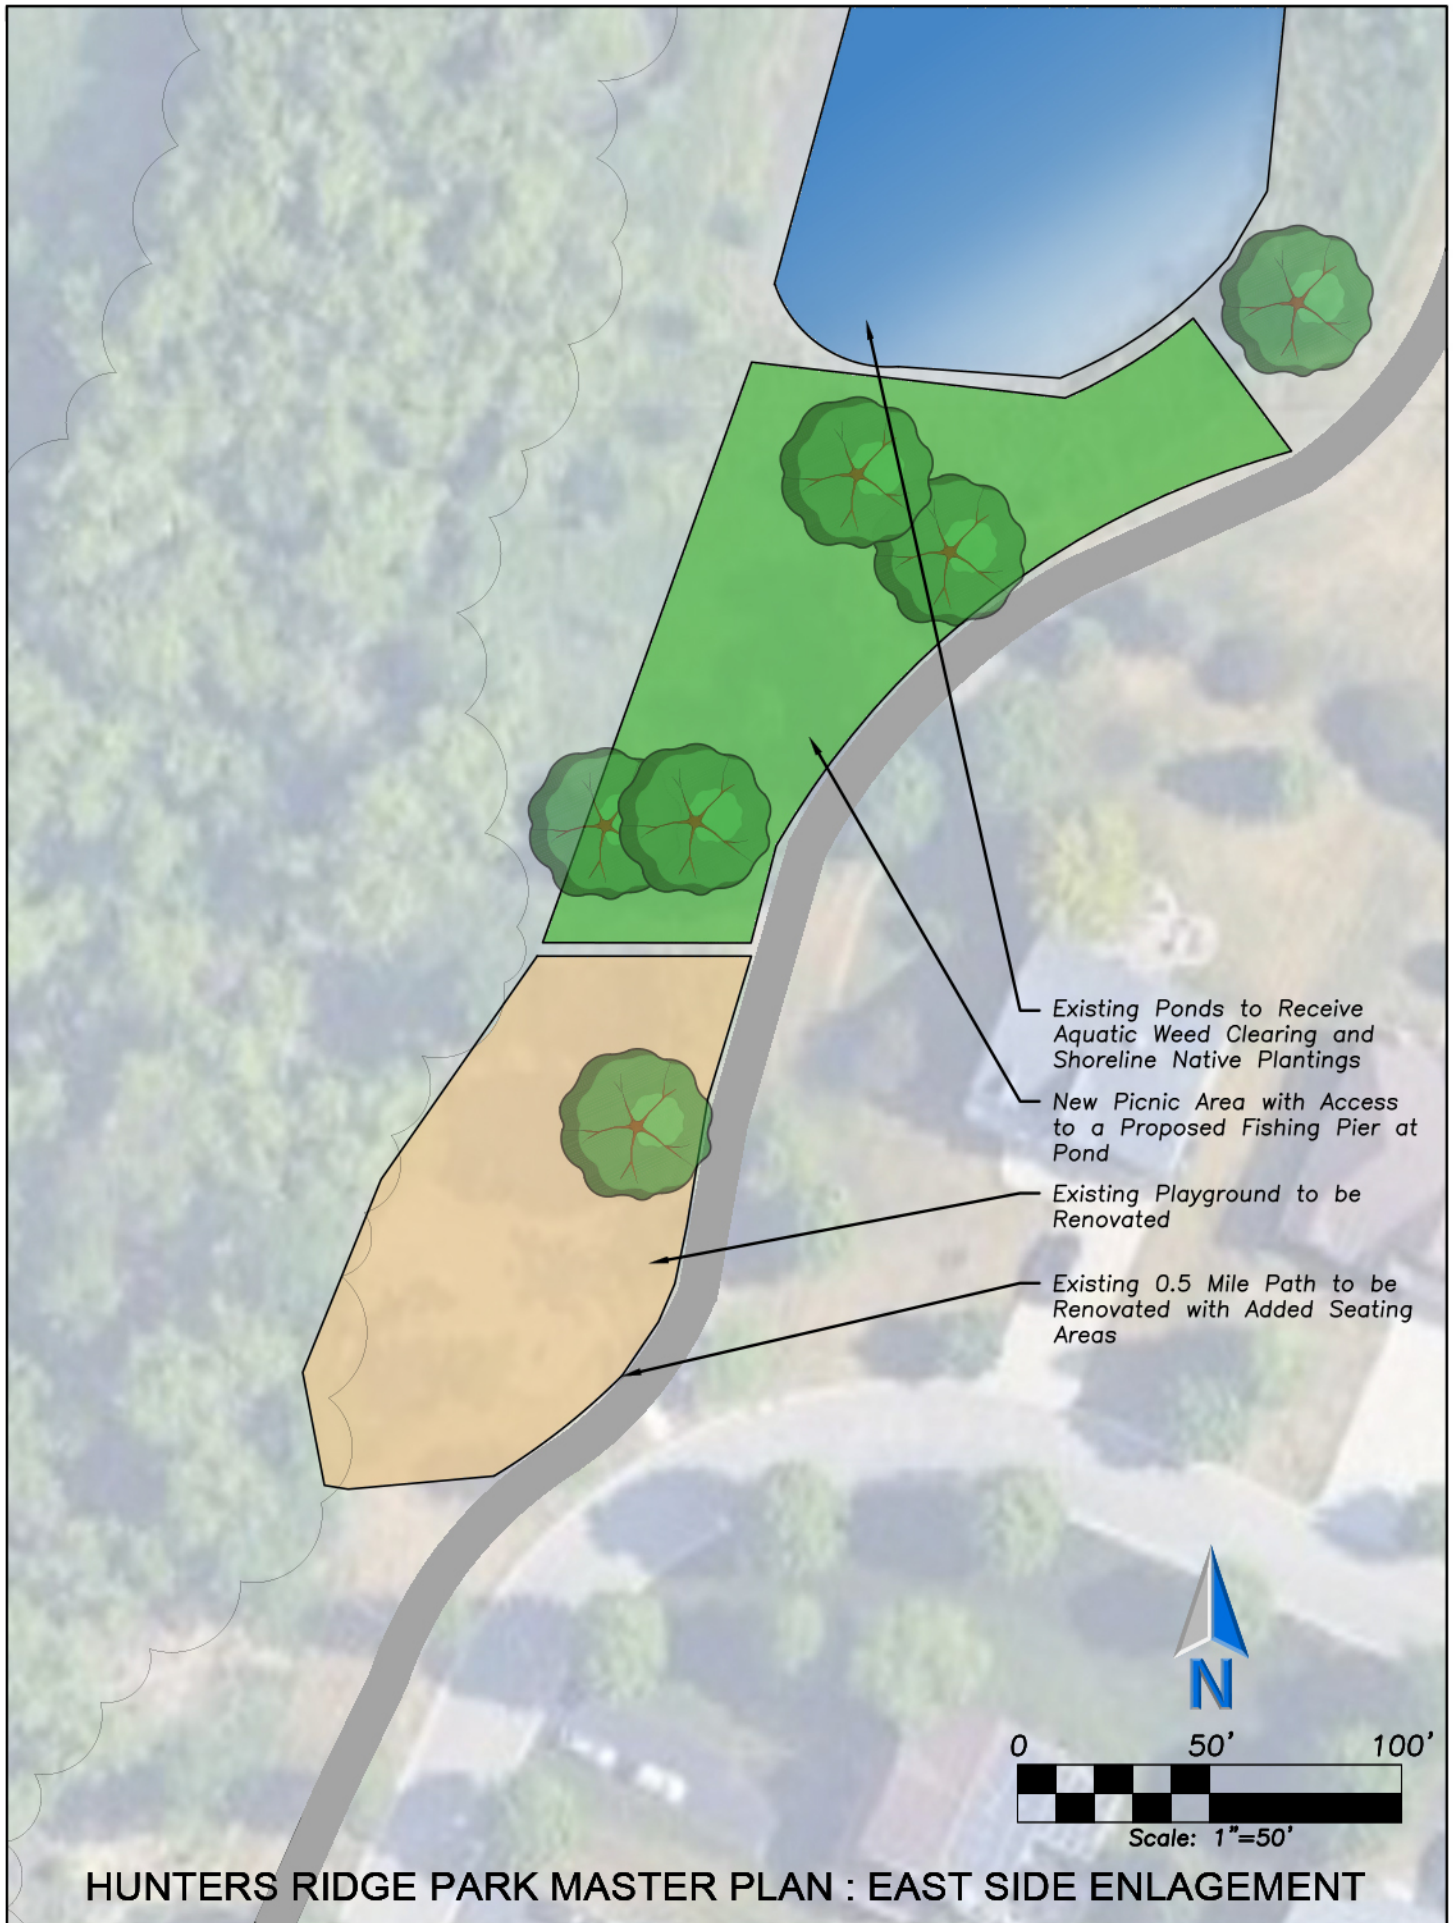

HUNTERS RIDGE PARK MASTER PLAN : OVERALL IMPROVEMENTS

HUNTERS RIDGE PARK MASTER PLAN : EAST SIDE ENLARGEMENT

Internal Maintenance Boundary
 - Creek Clearing
 - Tree Maintenance
 - Prairie Burn

For the Benefit and Reintroduction of Native Flora and Fauna.

Proposed Creek Improvements for Restoration and Naturalized Clearing

Proposed Nature Walk, Exploratory Pathway with Educational Signage; Connecting Both Adjacent Neighborhoods

Existing 0.5 Mile Path to be Renovated with Added Seating Areas

Forestry Improvements Within Tree Canopy:
 - Removal of Invasive Species
 - Health Assessment and Pruning
 - Restoration of Forest Canopy Floor

Prairie Improvements :
 - Seasonal Burns for Invasive Removals
 - Restoration NE Illinois Native Plant Species

Scale: 1"=250'

HUNTERS RIDGE PARK MASTER PLAN : ECOLOGICAL IMPROVEMENTS