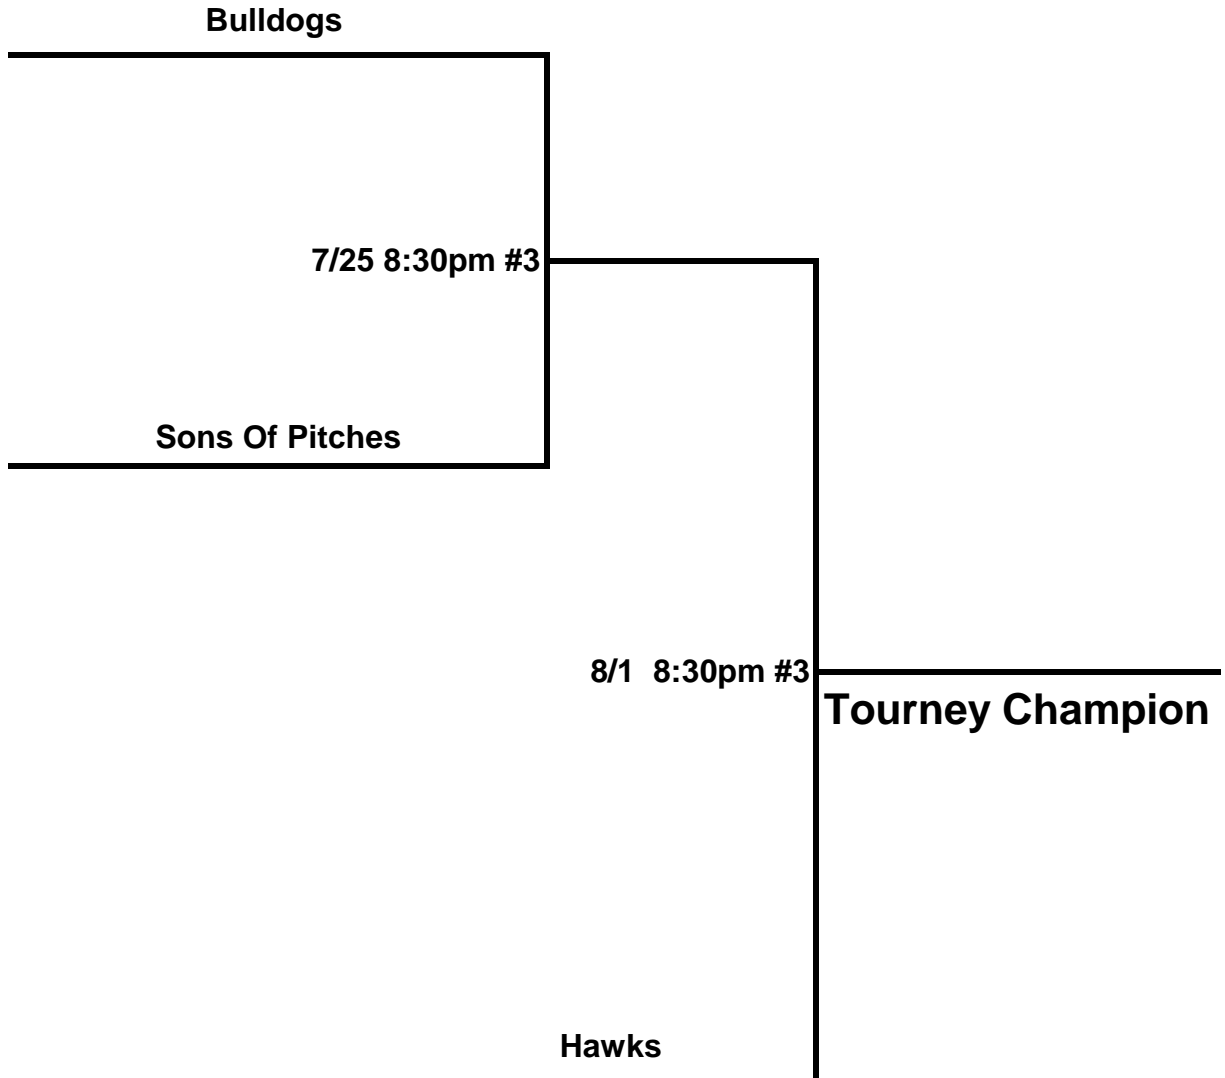

Hoffman Estates Park District Men's 12" Recreational Tournament - 2016 All games to be played at Cannon Crossings

Coin flip will determine home team

HOFFMAN ESTATES
PARK DISTRICT