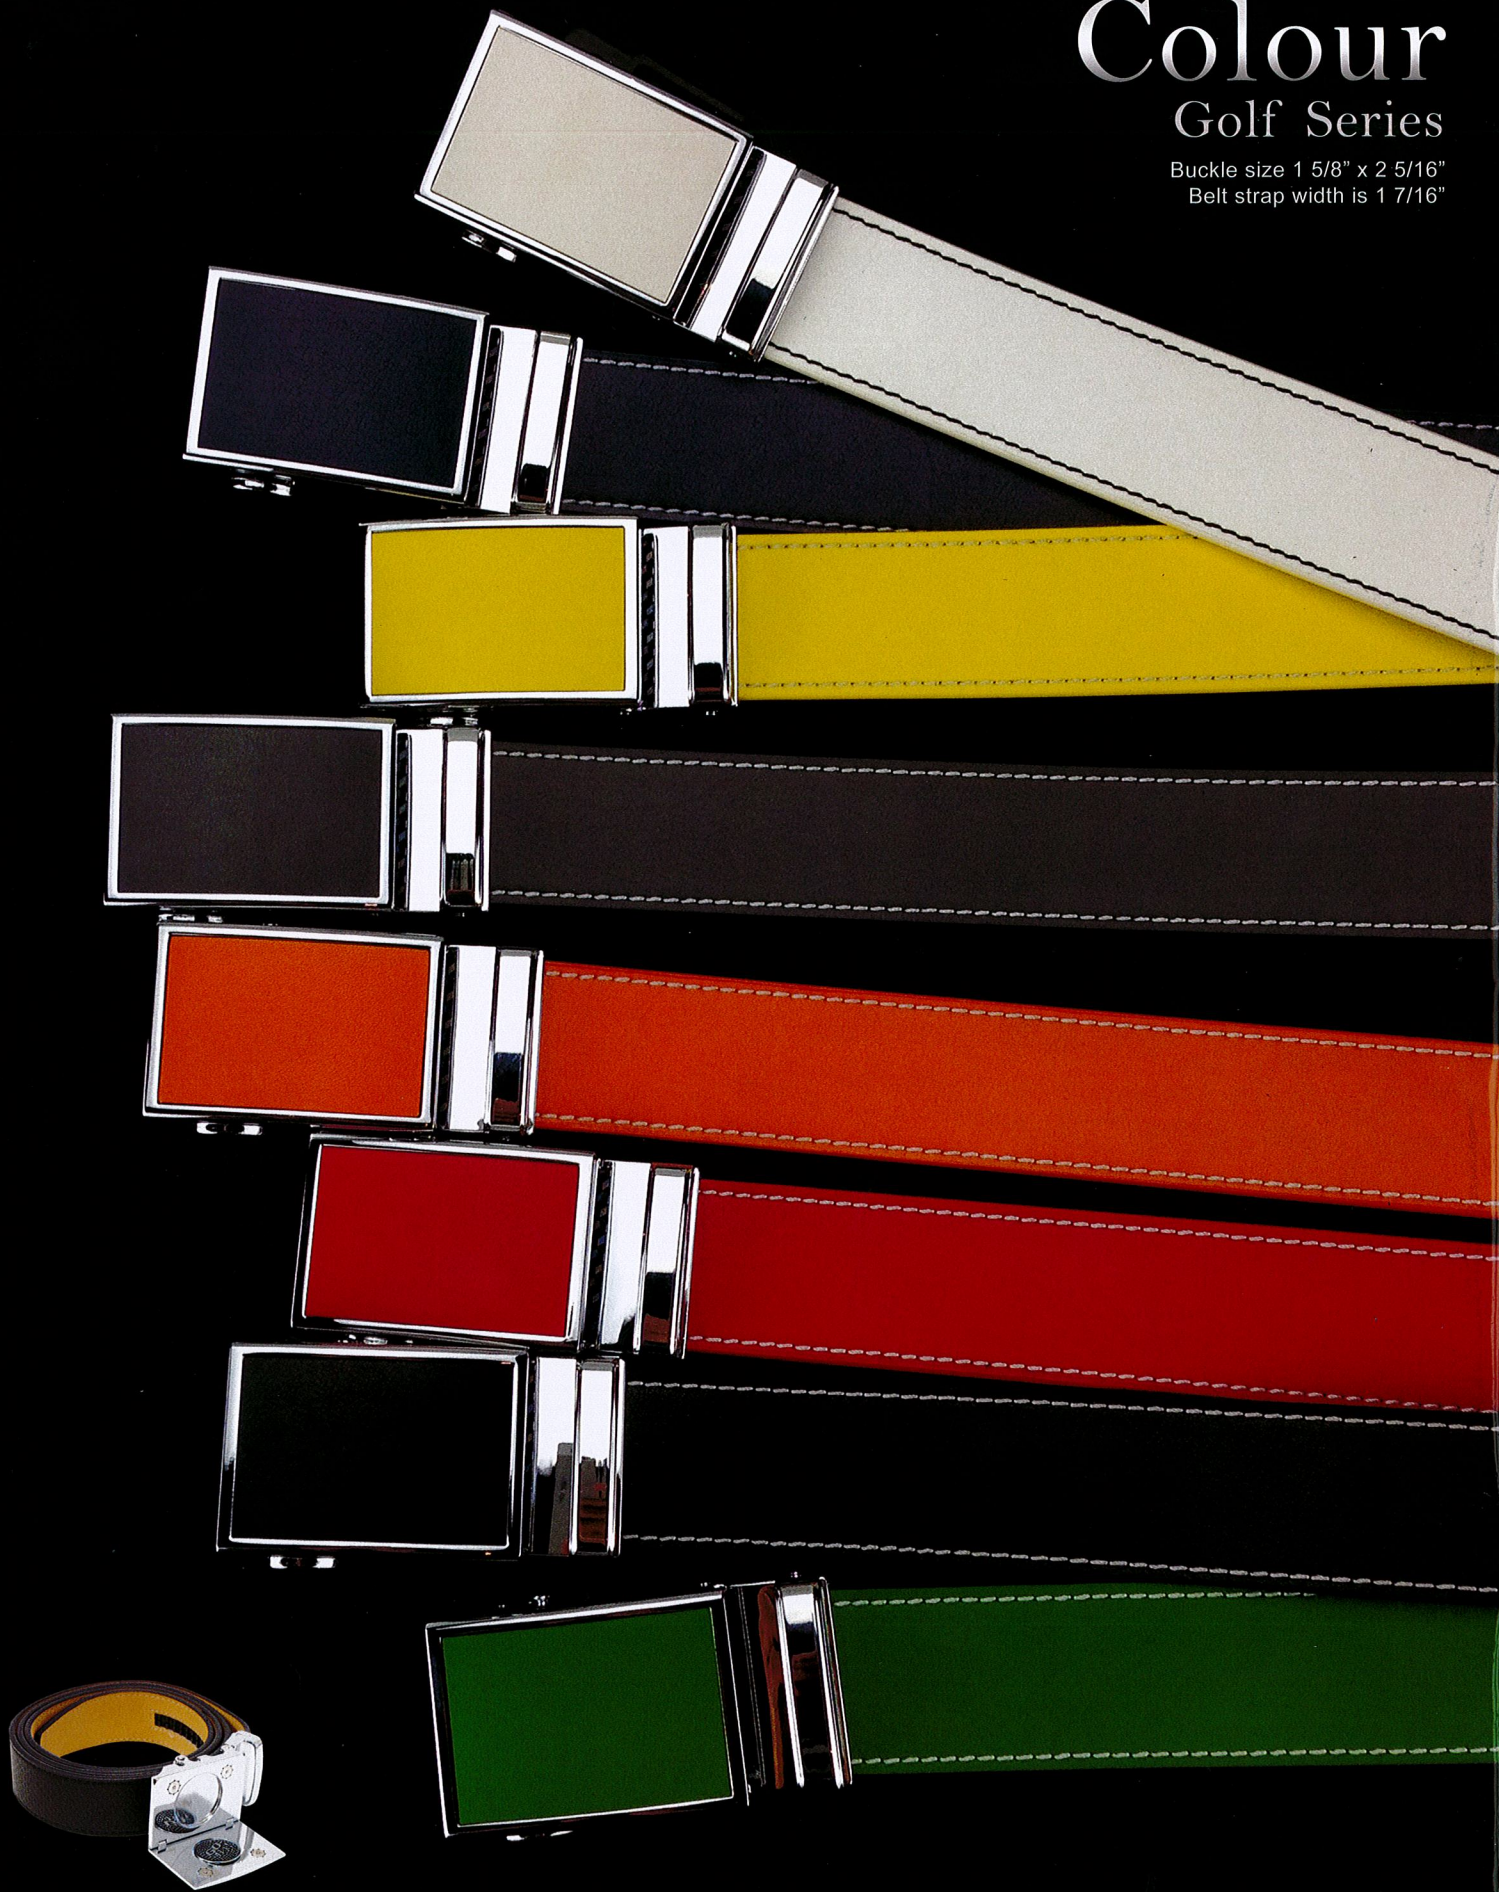

# Colour Golf Series

Buckle size 1 5/8" x 2 5/16"  
Belt strap width is 1 7/16"

Top to bottom - Winner II • Deep Sea • Sunny • Storm • Lava • Sunday II • Pitch II • Dublin II